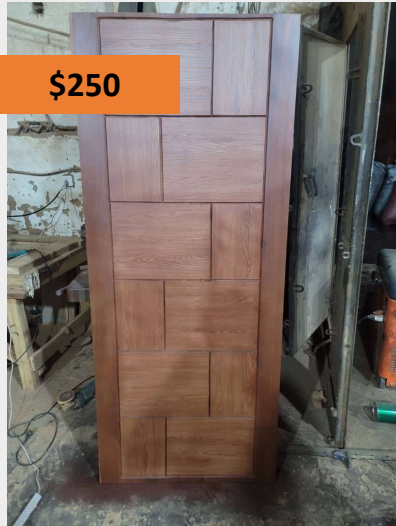

$250

**Modern solid wooden door
with a geometric panel
design**

Solid wood or high-quality engineered
wood
Smooth, flat panels
Clean, rectangular outer frame