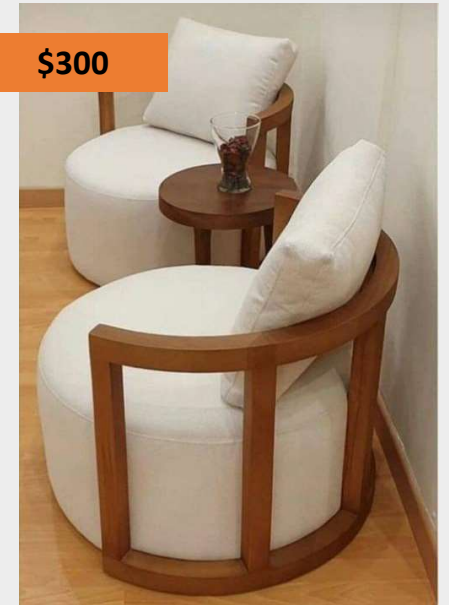

Legs: Solid wooden legs with a dark finish, providing contrast and stability

Overall style: Comfortable, refined, and slightly formal—suitable for dining rooms, conference seating, or reception areas

\$200

**Classic Cream Chairs**

Classic Designed Frame  
Soft Pillow Cushion

\$180

**Single Chair Wooden legs**

Cover seat and backing  
Curved back Support  
Sturdy Wooden legs

\$300

**Round Chair – Wood Frame and White Cushions**