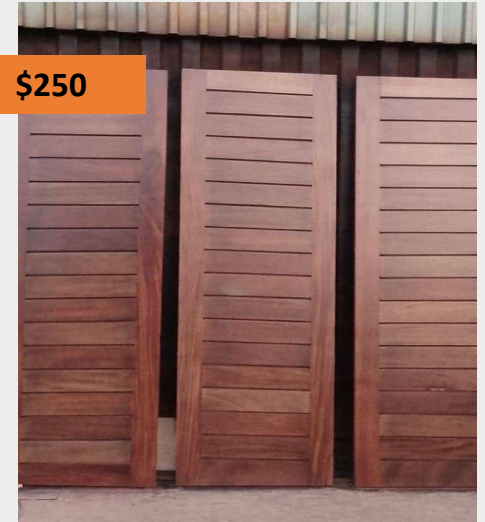

\$400

**Light Dye Door 15 Panel Door, Patterned Wooden Frame**

Small rectangular Patterns  
Traditional and durable, suitable for residential entryways or interior doors

\$350

**Solid Wooden Door for Wide Entrance Way**

Traditional and durable, suitable for residential entryways or interior doors

\$250

**Multi-panel Stained Dark Wood**

Modern and architectural, blending craftsmanship with a bold visual statement