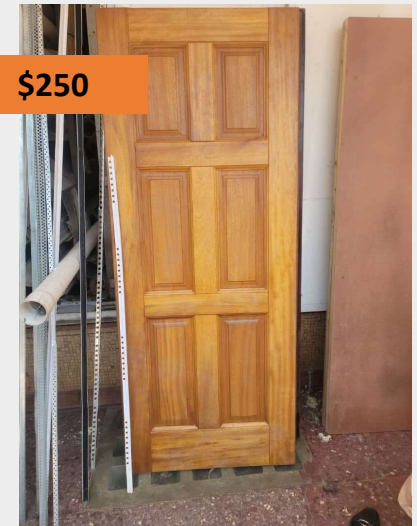

\$300

**1 Panel Wooden Door**

Visible Grain  
Durable, suitable for residential entryways

\$900

**Dark Wood Door with matching wide frame**

Traditional and durable, suitable for residential entryways

\$400

**Solid wooden door with a matching frame**

Natural solid wood with visible grain  
Panel-style door  
Small rectangular openings at the top  
Traditional and durable, suitable for residential entryways

\$250

**6 Panel Wooden Door**

Natural solid wood with visible grain  
6 Panel-style door